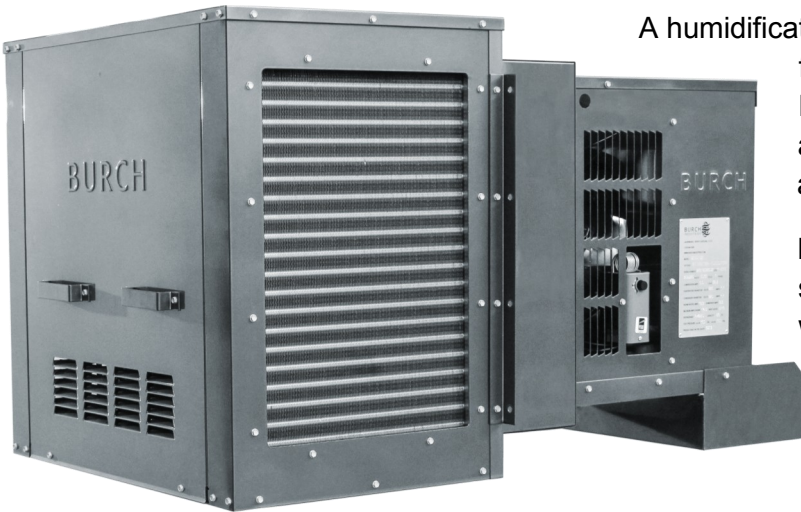

## BURCH EGG ROOM COOLERS

Burch manufactures packaged cooling units which can be equipped with 2 stage room heating to control a desired temperature in egg holding rooms all year long.

A humidification system is also available to protect egg shells from losing moisture in the egg holding room. Hatching egg units are able to cool down as low as 55 degrees F while table eggs units cool as low as 40 degrees F.

Manufactured using tough, durable powder coated steel cabinets, these self contained, through the wall, units require little maintenance and are simply built to enable easy service in the field. Shipped fully charged, installation is very quick and conditioning of eggs can begin in a matter of minutes.